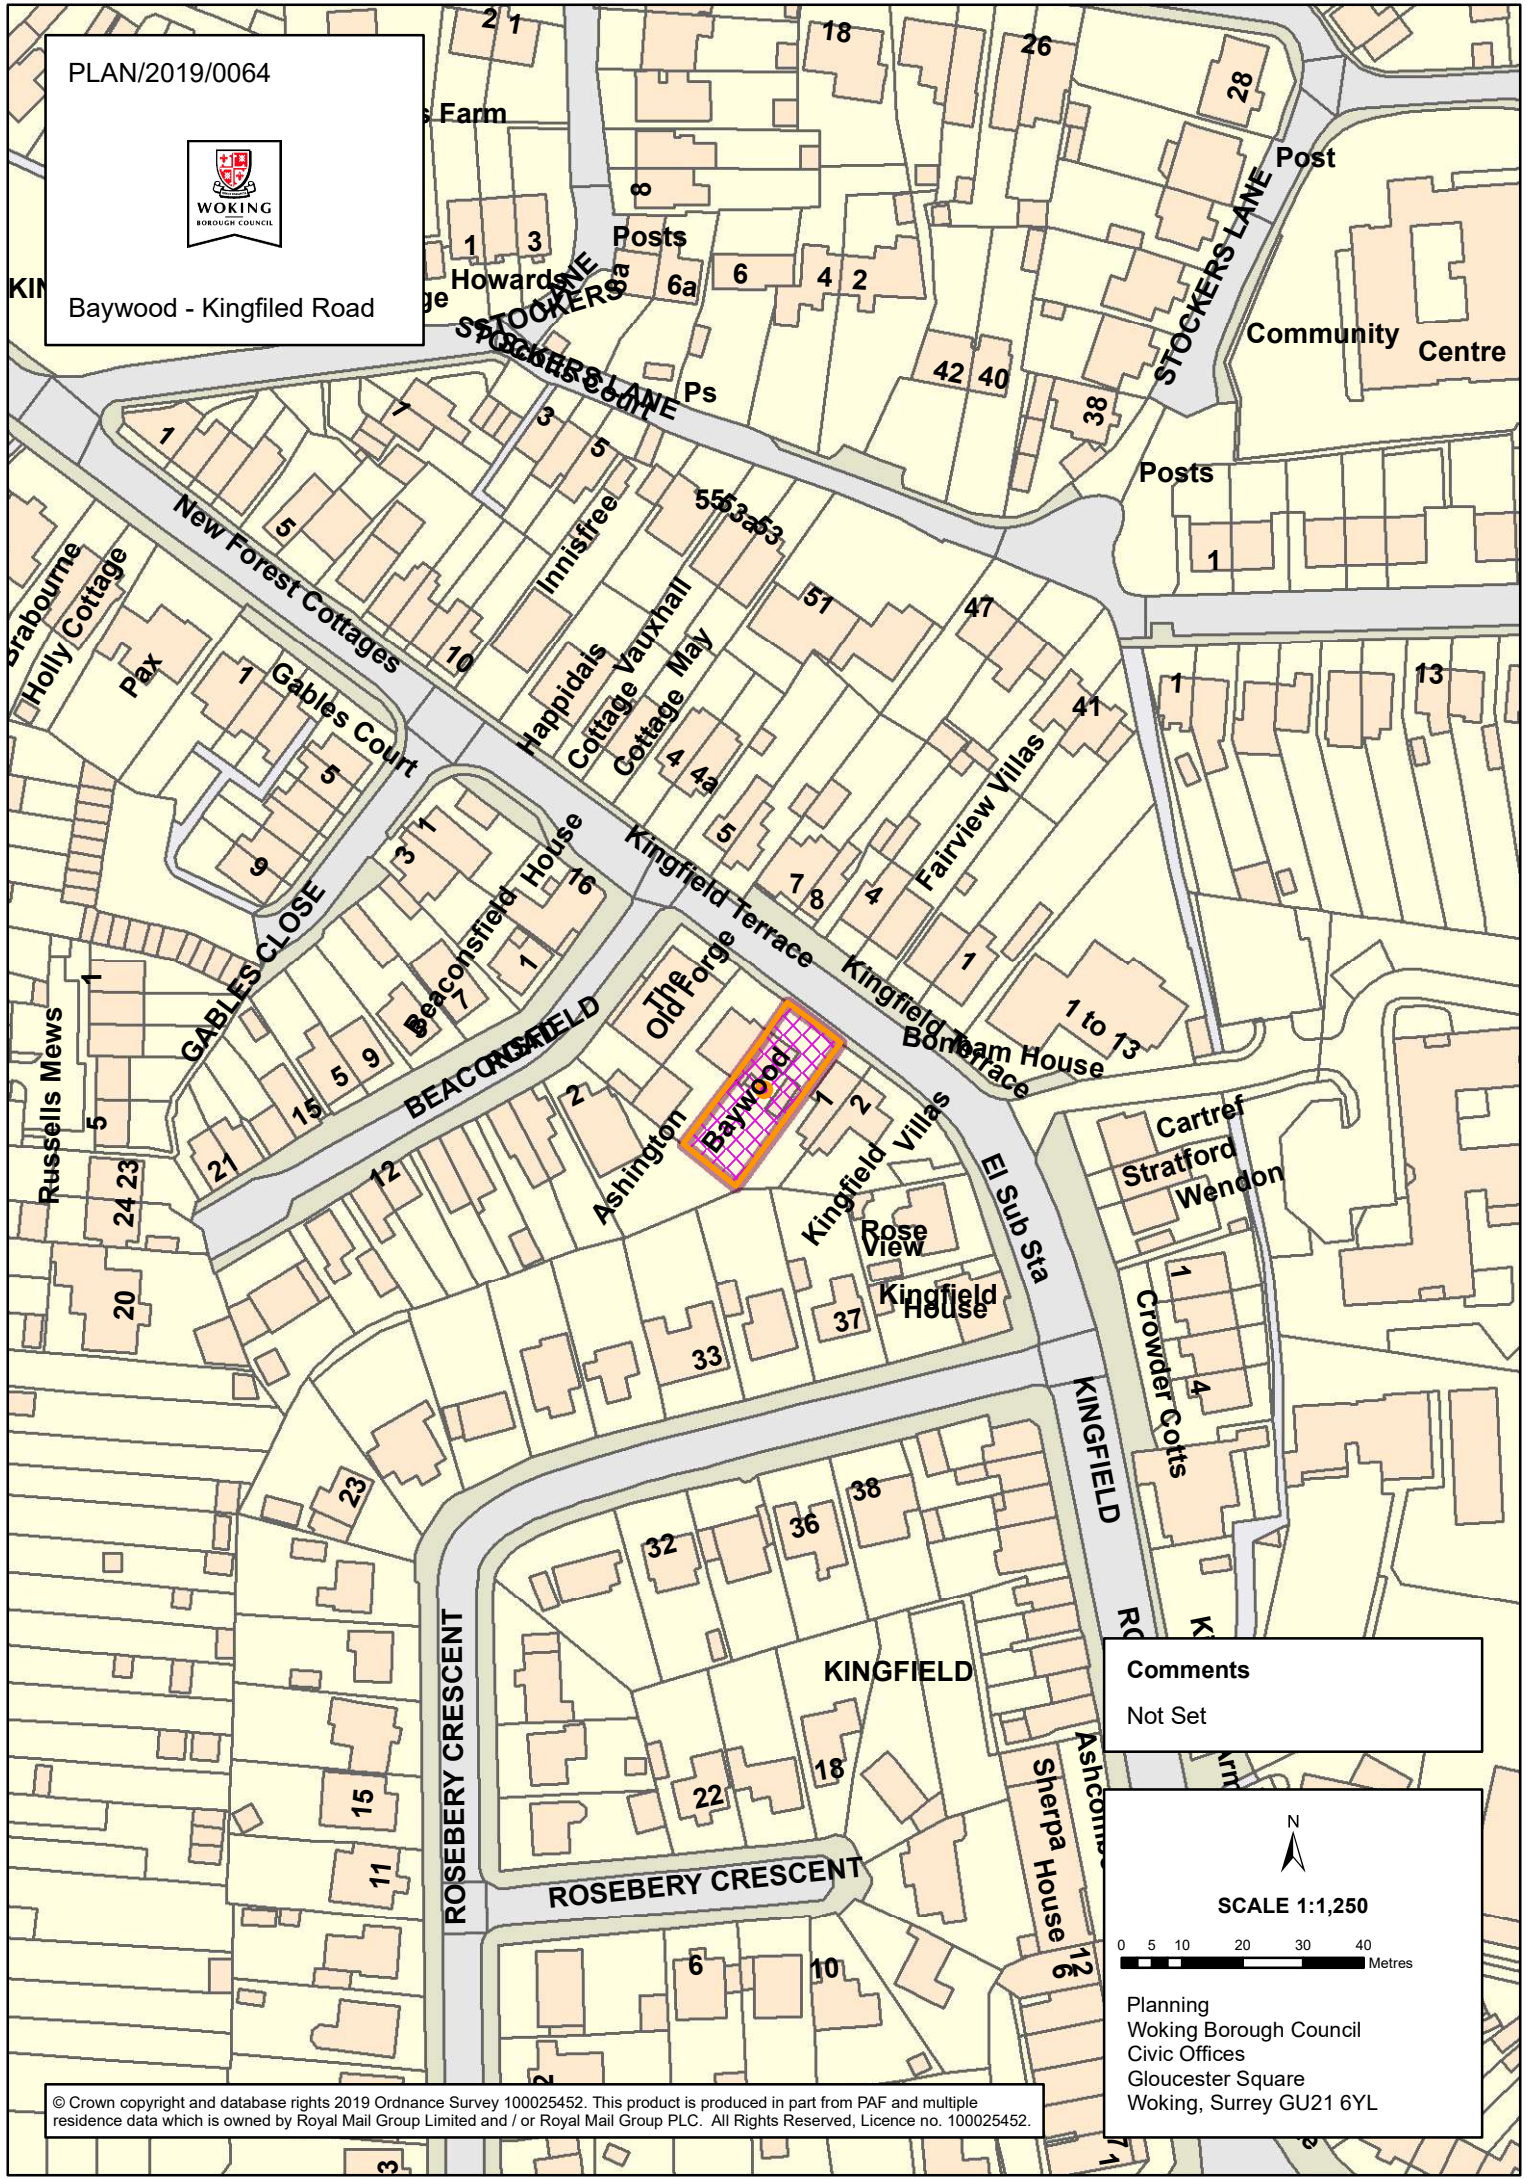

PLAN/2019/0064

Baywood - Kingfiled Road

Comments
Not Set

N

SCALE 1:1,250

0 5 10 20 30 40 Metres

Planning
Woking Borough Council
Civic Offices
Gloucester Square
Woking, Surrey GU21 6YL